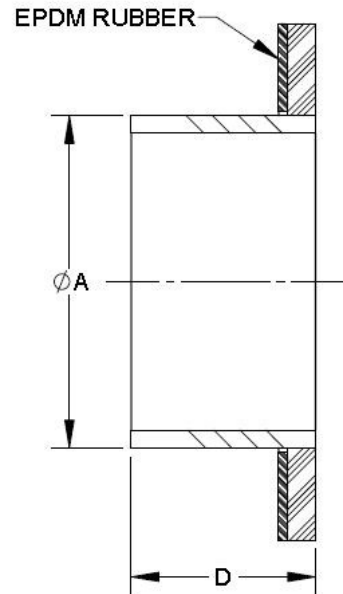

Number

200-CB-OUT

Series

CPS200

Catch Basin Outlet

Pro Plus 200

200-CB-OUT Catch Basin Outlet

SECTION A-A
SCALE 1 : 2

PART NUMBER	DIM "A"	DIM "B"	DIM "C"	DIM "D"	DIM "E"
350152	8.63"	7.98"	11.00"	4.75"	0.44"
350153	6.63"	6.07"	9.00"	3.75"	0.38"
350154	4.50"	4.03"	7.00"	2.50"	0.31"

Manufacturer

Specification

CATCH BASIN OUTLET MADE OF PVC PIPE TO CONNECT TO PVC PIPE. HARDWARE SUPPLIED BY OTHERS, SUPPLIED BY TRENCH DRAIN SUPPLY.