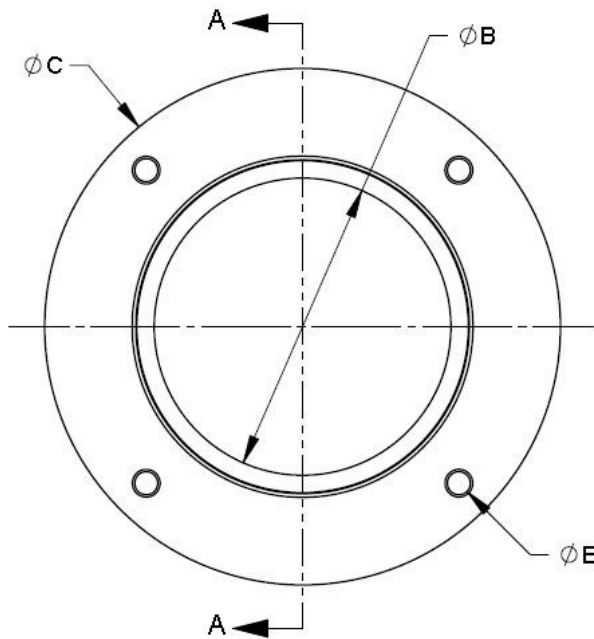

Number

200-CB-OUT

Series

CPS200

Catch Basin Outlet

Pro Plus 200

200-CB-OUT Catch Basin Outlet

SECTION A-A
SCALE 1 : 2

PART NUMBER	DIM "A"	DIM "B"	DIM "C"	DIM "D"	DIM "E"
350152	8.63"	7.98"	11.00"	4.75"	0.44"
350153	6.63"	6.07"	9.00"	3.75"	0.38"
350154	4.50"	4.03"	7.00"	2.50"	0.31"

Manufacturer

Specification

CATCH BASIN OUTLET MADE OF PVC PIPE TO CONNECT TO PVC PIPE. HARDWARE SUPPLIED BY OTHERS, SUPPLIED BY TRENCH DRAIN SUPPLY.